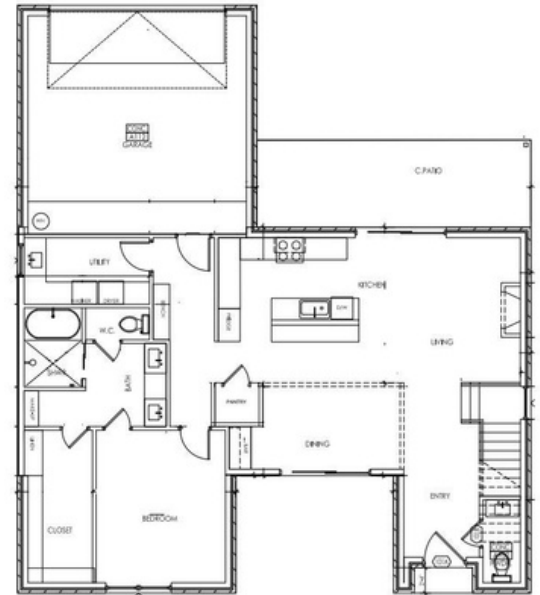

**5720 Popken Drive Westworth
Village, TX 76114-4220**

Contact Bridger Seay

940-452-1275

bseay@westriverhomes.net