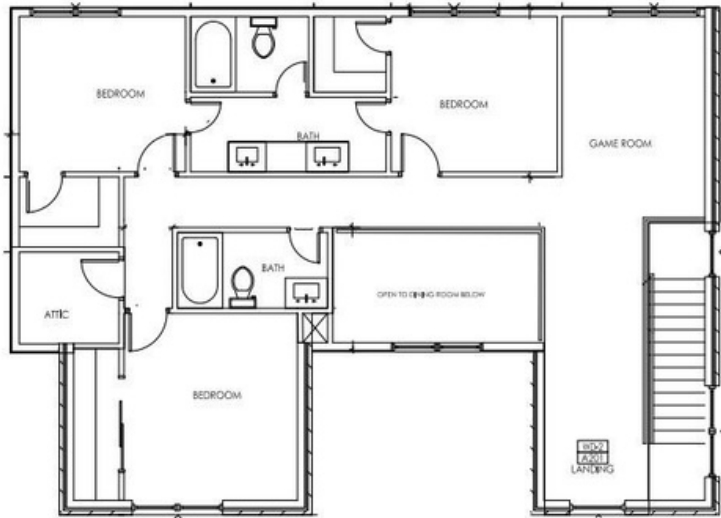

**5720 Popken Drive Westworth
Village, TX 76114-4220**

Contact Bridger Seay

940-452-1275

bseay@westriverhomes.net